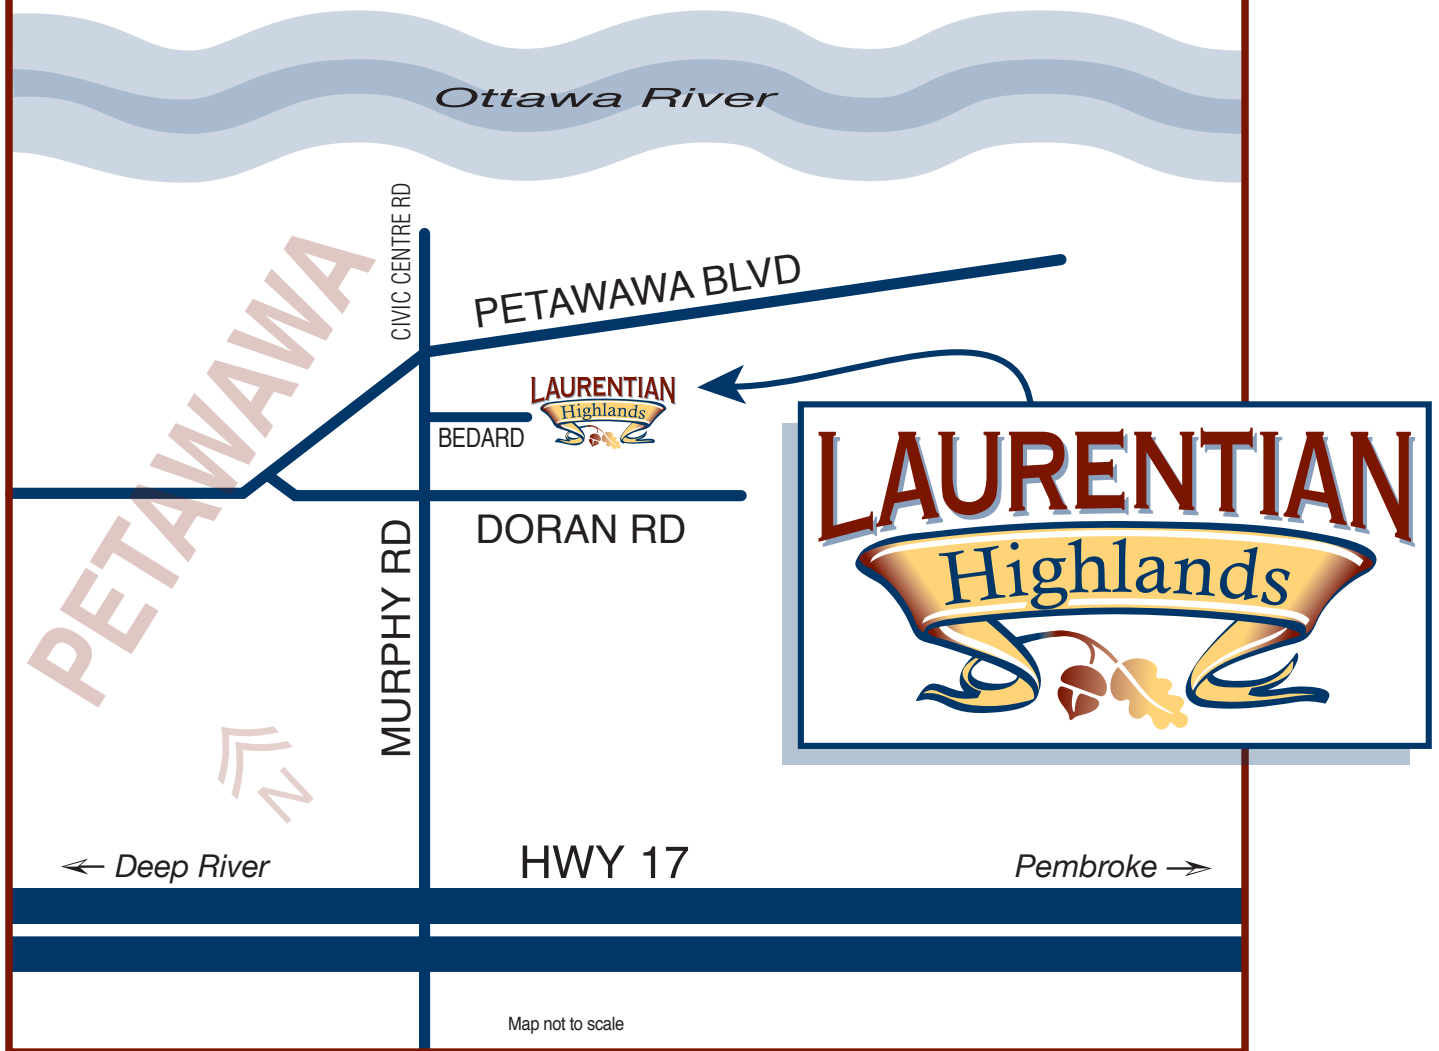

# MAP TO LAURENTIAN HIGHLANDS

## Sales Centre:

Bedard Blvd, off Murphy Rd between Petawawa Blvd and Doran Rd

**613 687-9808**