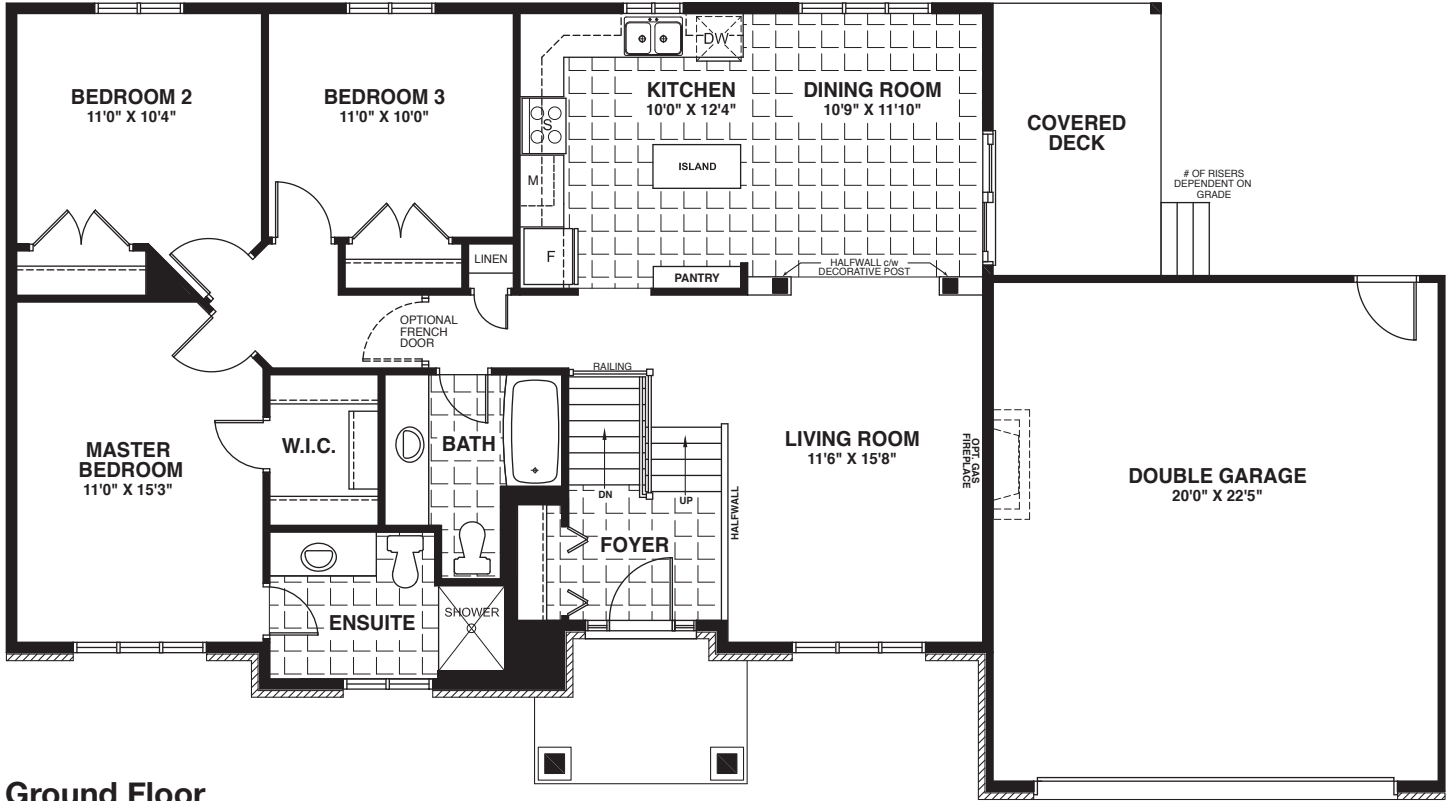

# THE ORIOLE

1308 sq. ft.

**Ground Floor**  
1308 sq. ft.

**Lower Level**  
optional finished area