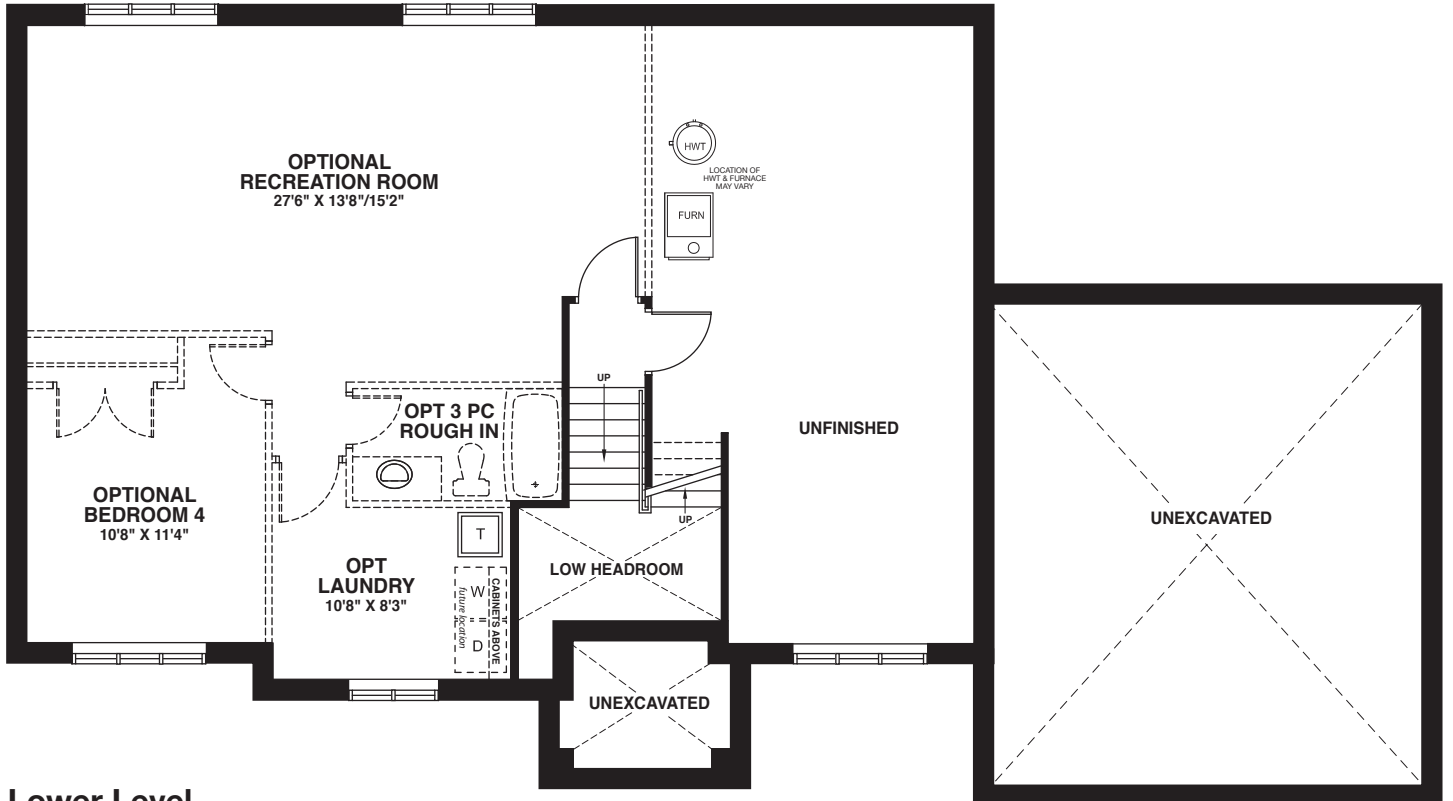

# THE ORIOLE

1308 sq. ft.

**Ground Floor**  
1308 sq. ft.

**Lower Level**  
optional finished area